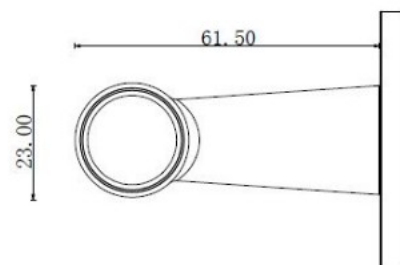

PRODUCT SHEET

Description:

Zamak Door Handle "House", SS-Look, 8x8x95mm Split Spindle, Incl. Round Spring Rosettes, Oval Key Hole Escutcheons, Hex, Key, Wooden Screws, M4 Connecting Screws & Washers., cc: 38mm. Door Thickness: 38-50mm.

Item number:

27.20.309-0

Units	Box	Carton	HS Code	Barcode
Pair	1	20	8302411000	
5704866511988				

SISO A/S

Mileparken 11
DK-2740 Skovlunde
Denmark
VAT: DK 24786013

Phone +45 45 830 900

www.siso.dk
siso@siso.dk