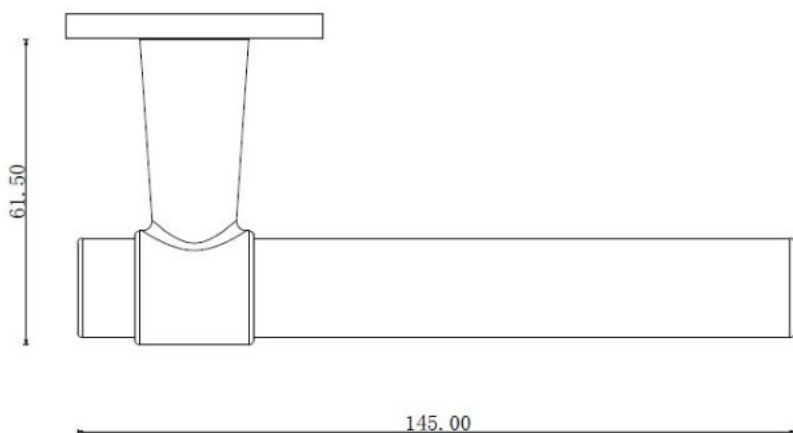

PRODUCT SHEET

Description:

Zamak Door Handle "House", SS-Look, 8x8x95mm Split Spindle, Incl. Round Spring Rosettes, Oval Key Hole Escutcheons, Hex, Key, Wooden Screws, M4 Connecting Screws & Washers., cc: 38mm. Door Thickness: 38-50mm.

Item number:

27.20.309-0

Units	Box	Carton	HS Code	Barcode
Pair	1	20	8302411000	
5704866511988				

SISO A/S

Mileparken 11
DK-2740 Skovlunde
Denmark
VAT: DK 24786013

Phone +45 45 830 900

www.siso.dk
siso@siso.dk